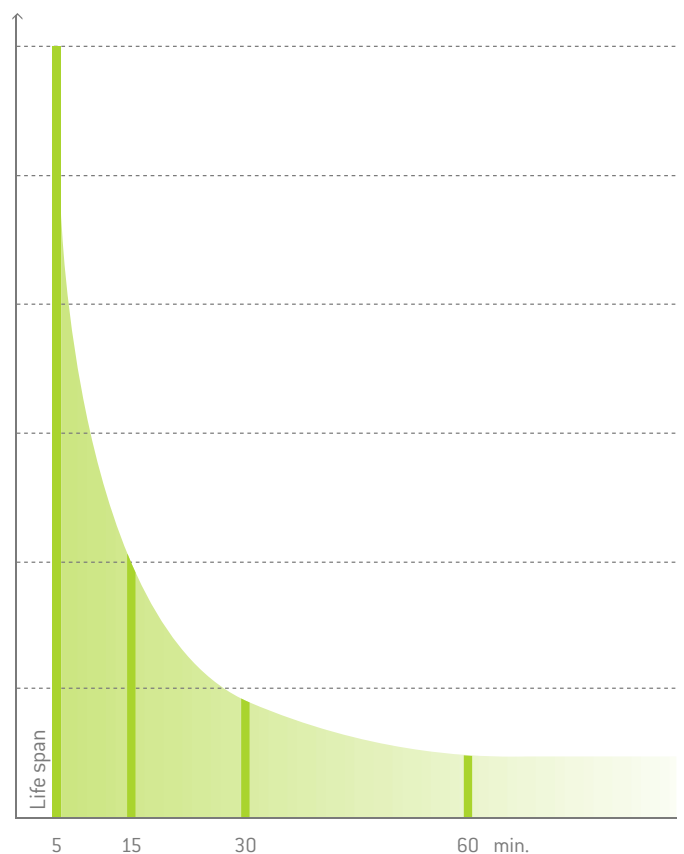

Short lubrication intervals – long service life

Operating time between lubrications

Intensive maintenance will considerably increase the life of your instruments.

Intelligent oil + short maintenance intervals = longer lifespan